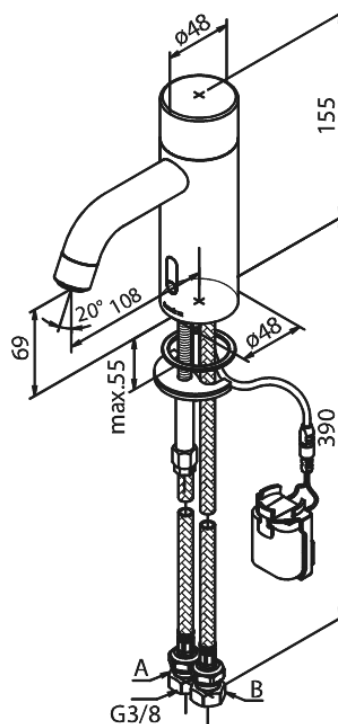

Product features

FM Mattsson Mora Group Denmark
Østbirkvej 2, DK-5240 Odense NØ

+45 88 33 00 34 damixa-international@fmm-mora.com

Mere information på DK-56416218

damixa